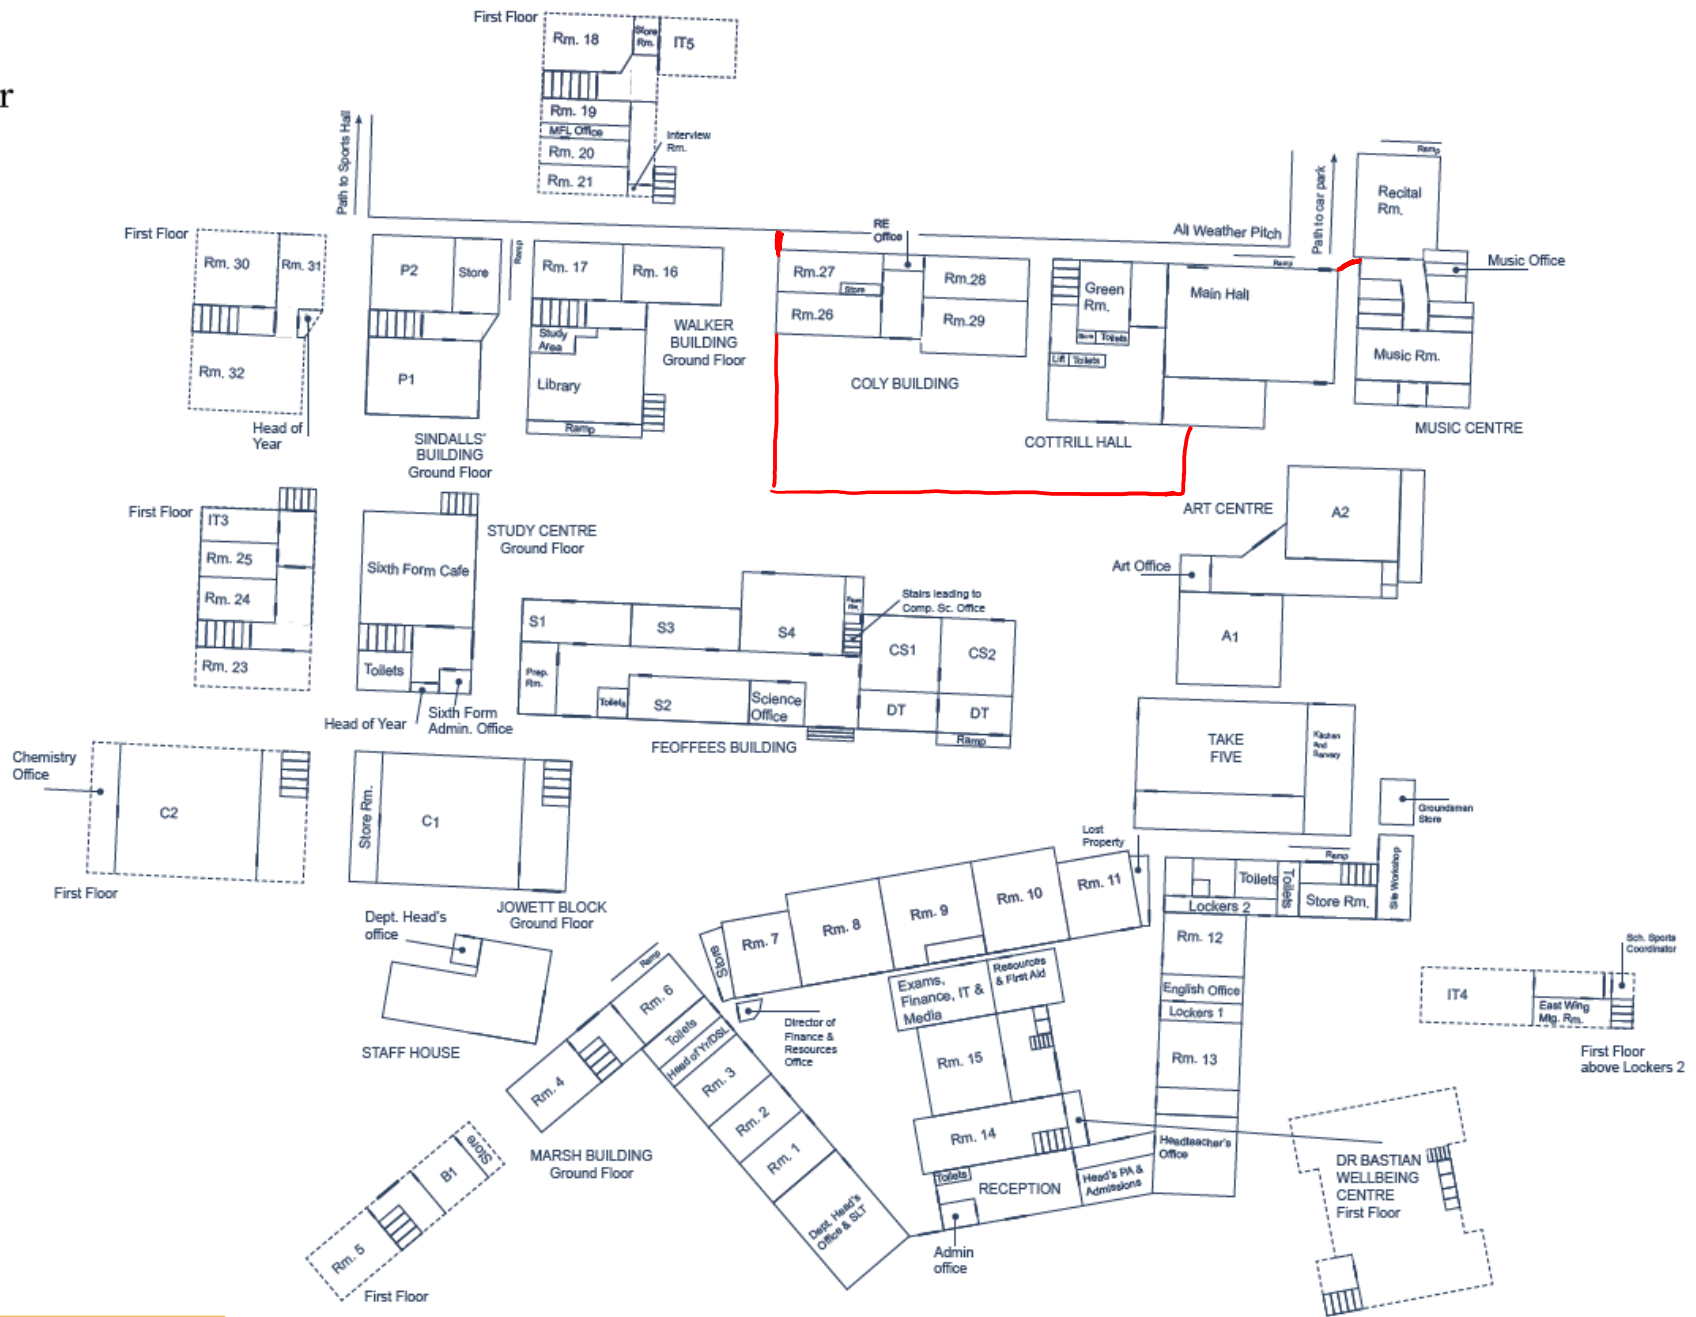

This map is not to scale. It is a representation of the site only