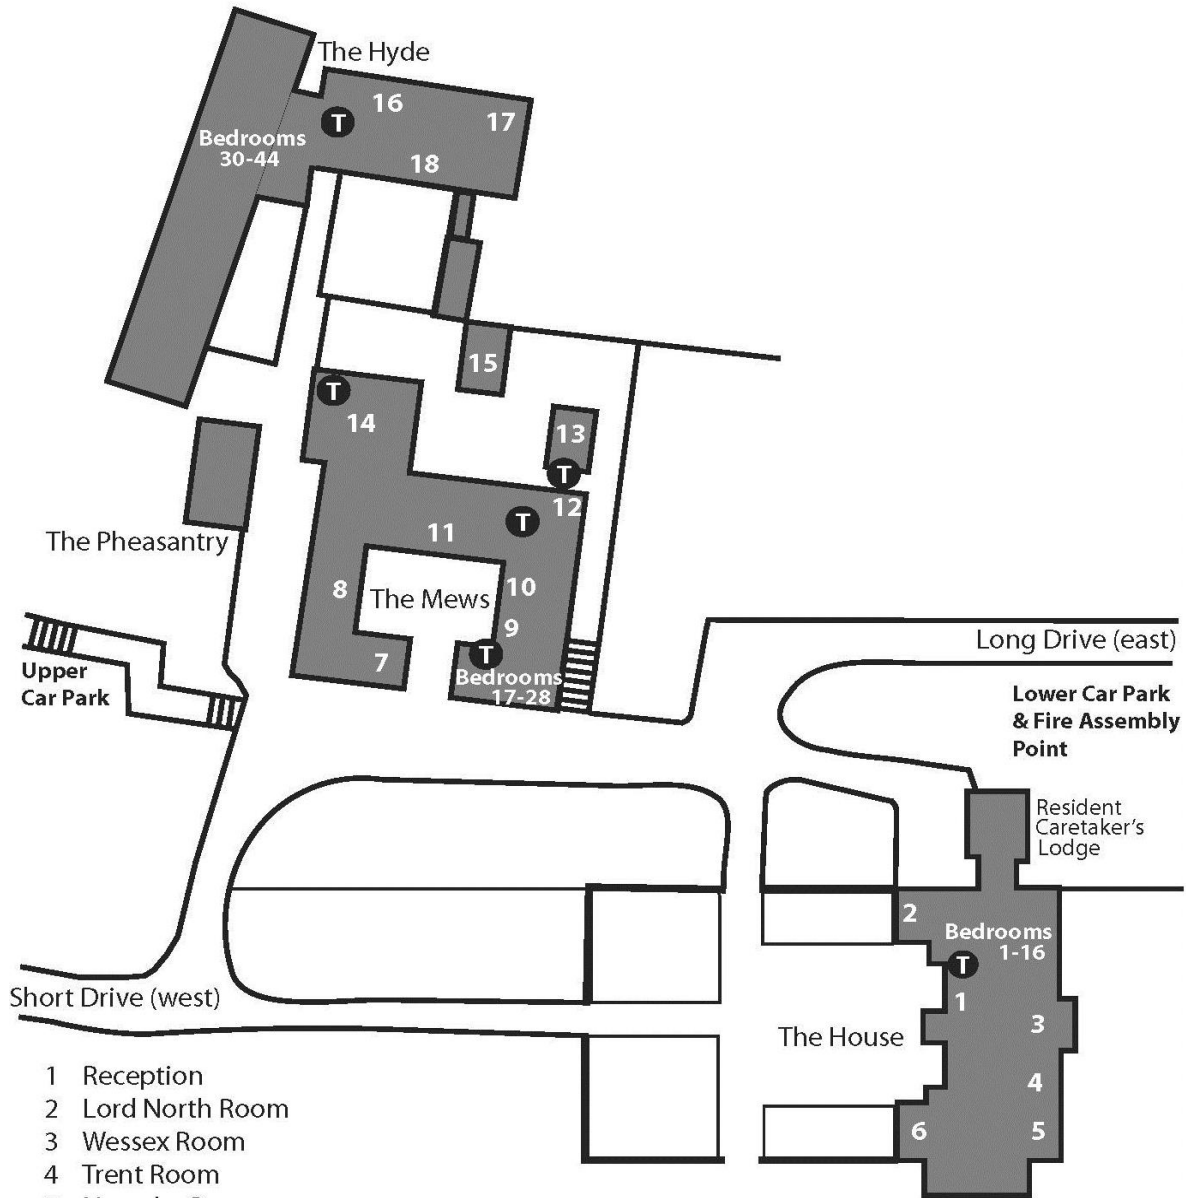

DILLINGTON HOUSE

SOMERSET

Site Plan

- 1 Reception
- 2 Lord North Room
- 3 Wessex Room
- 4 Trent Room
- 5 Neroche Room
- 6 Blackdown Room
- 7 Cameron Room
- 8 Courtyard Room
- 9 Monmouth Room
- 10 Sedgemoor Room
- 11 The Theatre
- 12 The Appley
- 13 Speke Lodge
- 14 Butlin Room
- 15 Bonville Room
- 16 Studio 1
- 17 Studio 2
- 18 Garden Room
- T Toilets